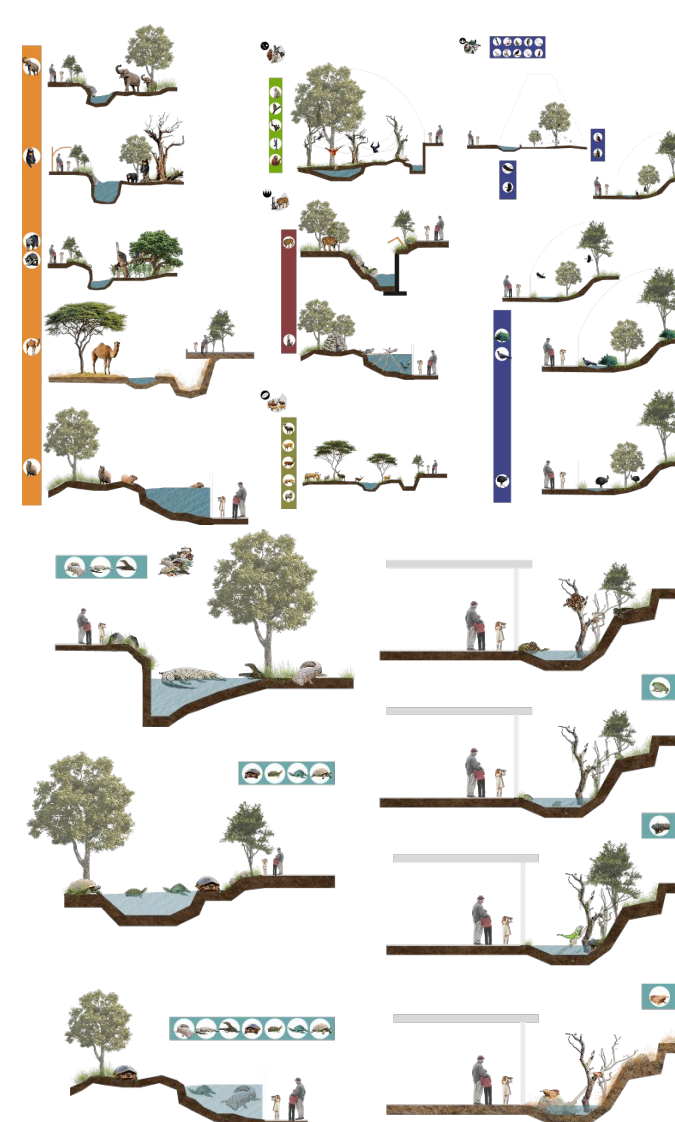

DIAGRAM ALUR

ANALISIS KAWASAN

ANALISIS SITE

KONSEP DESAIN

LANDSCAPE IMMERSION

HUBUNGAN ANTAR RUANG

KEBUTUHAN SATWA

KEBUTUHAN HABITAT SATWA

HASIL DESAIN BANGUNAN

HASIL DESAIN EXHIBIT SATWA

TAMPAK KAWASAN

MASTERPLAN

- KETERANGAN**
- | | | |
|----------------------------|------------------------------|---------------------------------|
| 1. POS SATPAM | 11. PUSAT INFORMASI | 21. EXHIBIT BERUK |
| 2. PARKIR BUS | 12. OPEN THEATER AVIARY | 22. EXHIBIT MONYET EKOR PANJANG |
| 3. PARKIR PENGELOLA | 13. EXHIBIT MERAK | 23. EXHIBIT OWA |
| 4. PLAZA UTAMA | 14. EXHIBIT KALU PHEASANT | 24. EXHIBIT SIAMANG |
| 5. PARKIR MOBIL PENGUNJUNG | 15. AVIARY | 25. EXHIBIT ORANGUTAN |
| 6. PARKIR MOTOR PENGUNJUNG | 16. SHELTER | 26. EXHIBIT IJANA |
| 7. TOILET | 17. EXHIBIT JULANG | 27. EXHIBIT KATAK PESEK |
| 8. HALTE SCOOTER | 18. EXHIBIT ELANG | 28. EXHIBIT KURA-KURA |
| 9. HALTE SHUTTLE | 19. EXHIBIT KASUAR | 29. EXHIBIT BUAYA & ULAR |
| 10. TOILET & RUANG LAKTASI | 20. OPEN THEATER REPTIL | 30. EXHIBIT BAWAK |
| 31. EXHIBIT BERANG-BERANG | 41. EXHIBIT BEARDED DRAGON | |
| 32. EXHIBIT KAPBARA | 42. FASILITAS PENDUKUNG | |
| 33. EXHIBIT HARMAMU | 43. PLAYGROUND | |
| 34. EXHIBIT BINTURONG | 44. PETTING ZOO & FOOD STALL | |
| 35. EXHIBIT MUSANG PANDAN | 45. DANAU | |
| 36. OPEN THEATER MAMMAMIA | 46. AREA KESEHATAN SATWA | |
| 37. EXHIBIT BERUANG MADU | 47. AREA SERVIS | |
| 38. EXHIBIT GALAH | | |
| 39. EXHIBIT MAMMAMIA | | |
| 40. EXHIBIT UNTA | | |