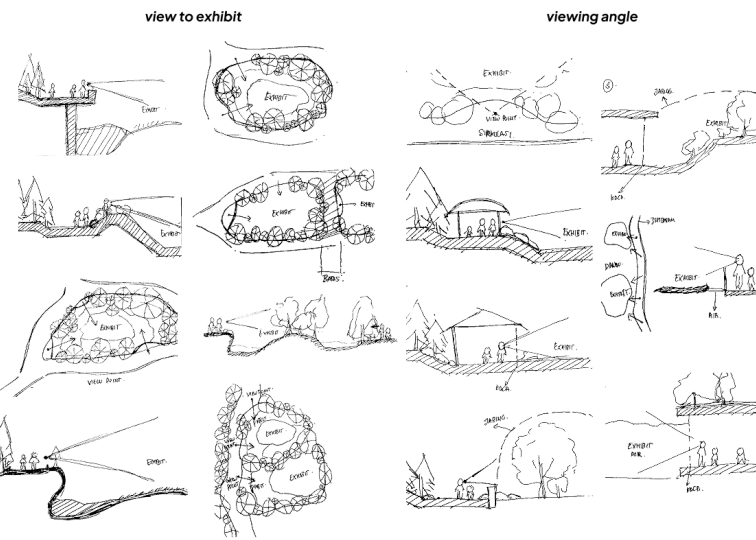

DIAGRAM ALUR

ANALISIS KAWASAN

ANALISIS SITE

KONSEP DESAIN

LANDSCAPE IMMERSION

HUBUNGAN ANTAR RUANG

KEBUTUHAN SATWA

KEBUTUHAN HABITAT SATWA

HASIL DESAIN BANGUNAN

HASIL DESAIN EXHIBIT SATWA

TAMPAK KAWASAN

MASTERPLAN

- KETERANGAN**
- | | | |
|----------------------------|------------------------------|---------------------------------|
| 1. POS SATPAM | 11. PUSAT INFORMASI | 21. EXHIBIT BERUK |
| 2. PARKIR BUS | 12. OPEN THEATER AVIARY | 22. EXHIBIT MONYET EKOR PANJANG |
| 3. PARKIR PENGELOLA | 13. EXHIBIT MERAK | 23. EXHIBIT OWA |
| 4. PLAZA UTAMA | 14. EXHIBIT KALU PHEASANT | 24. EXHIBIT SIAMANG |
| 5. PARKIR MOBIL PENGUNJUNG | 15. AVIARY | 25. EXHIBIT ORANGUTAN |
| 6. PARKIR MOTOR PENGUNJUNG | 16. SHELTER | 26. EXHIBIT IJANA |
| 7. TOILET | 17. EXHIBIT JULANG | 27. EXHIBIT KATAK PESEK |
| 8. HALTE SCOOTER | 18. EXHIBIT ELANG | 28. EXHIBIT KURA-KURA |
| 9. HALTE SHUTTLE | 19. EXHIBIT KASUAR | 29. EXHIBIT BUAYA & ULAR |
| 10. TOILET & RUANG LAKTASI | 20. OPEN THEATER REPTIL | 30. EXHIBIT BAWAK |
| 31. EXHIBIT BERANG-BERANG | 41. EXHIBIT BEARDED DRAGON | |
| 32. EXHIBIT KAPBARA | 42. FASILITAS PENDUKUNG | |
| 33. EXHIBIT HARMAMU | 43. PLAYGROUND | |
| 34. EXHIBIT BINTURONG | 44. PETTING ZOO & FOOD STALL | |
| 35. EXHIBIT MUSANG PANDAN | 45. DANAU | |
| 36. OPEN THEATER MAMMAMIA | 46. AREA KESEHATAN SATWA | |
| 37. EXHIBIT BERUANG MADU | 47. AREA SERVIS | |
| 38. EXHIBIT GALAH | | |
| 39. EXHIBIT MAMMAMIA | | |
| 40. EXHIBIT UNTA | | |