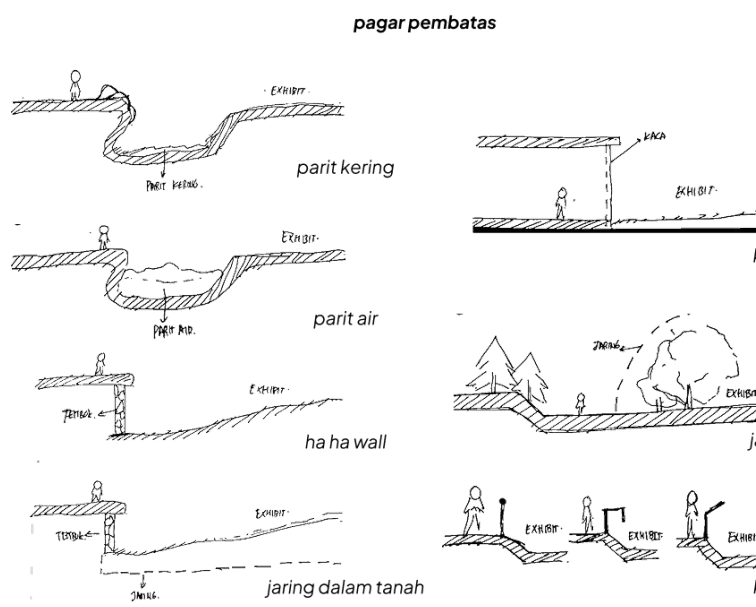

DIAGRAM ALUR

ANALISIS KAWASAN

ANALISIS SITE

KONSEP DESAIN

LANDSCAPE IMMERSION

HUBUNGAN ANTAR RUANG

KEBUTUHAN SATWA

KEBUTUHAN HABITAT SATWA

HASIL DESAIN BANGUNAN

HASIL DESAIN EXHIBIT SATWA

TAMPAK KAWASAN

MASTERPLAN

- KETERANGAN**
- | | | |
|----------------------------|------------------------------|---------------------------------|
| 1. POS SATPAM | 11. PUSAT INFORMASI | 21. EXHIBIT BERUK |
| 2. PARKIR BUS | 12. OPEN THEATER AVIARY | 22. EXHIBIT MONYET EKOR PANJANG |
| 3. PARKIR PENGELOLA | 13. EXHIBIT MERAK | 23. EXHIBIT OWA |
| 4. PLAZA UTAMA | 14. EXHIBIT KALU PHEASANT | 24. EXHIBIT SIAMANG |
| 5. PARKIR MOBIL PENGUNJUNG | 15. AVIARY | 25. EXHIBIT ORANGUTAN |
| 6. PARKIR MOTOR PENGUNJUNG | 16. SHELTER | 26. EXHIBIT IJANA |
| 7. TOILET | 17. EXHIBIT JULANG | 27. EXHIBIT KATAK PESEK |
| 8. HALTE SCOOTER | 18. EXHIBIT ELANG | 28. EXHIBIT KURA-KURA |
| 9. HALTE SHUTTLE | 19. EXHIBIT KASUAR | 29. EXHIBIT BUAYA & ULAR |
| 10. TOILET & RUANG LAKTASI | 20. OPEN THEATER REPTIL | 30. EXHIBIT BAWAK |
| 31. EXHIBIT BERANG-BERANG | 41. EXHIBIT BEARDED DRAGON | |
| 32. EXHIBIT KAPBARA | 42. FASILITAS PENDUKUNG | |
| 33. EXHIBIT HARMAMU | 43. PLAYGROUND | |
| 34. EXHIBIT BINTURONG | 44. PETTING ZOO & FOOD STALL | |
| 35. EXHIBIT MUSANG PANDAN | 45. DANAU | |
| 36. OPEN THEATER MAMMAMIA | 46. AREA KESEHATAN SATWA | |
| 37. EXHIBIT BERUANG MADU | 47. AREA SERVIS | |
| 38. EXHIBIT GALAH | | |
| 39. EXHIBIT MAMMAMIA | | |
| 40. EXHIBIT UNTA | | |