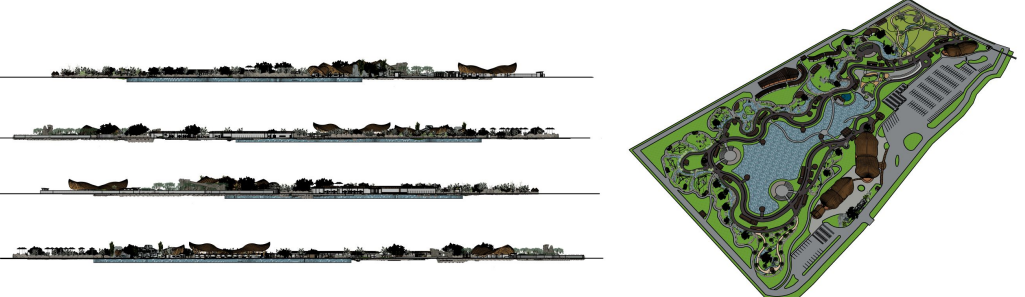

DIAGRAM ALUR

ANALISIS KAWASAN

ANALISIS SITE

KONSEP DESAIN

LANDSCAPE IMMERSION

HUBUNGAN ANTAR RUANG

KEBUTUHAN SATWA

KEBUTUHAN HABITAT SATWA

HASIL DESAIN BANGUNAN

HASIL DESAIN EXHIBIT SATWA

TAMPAK KAWASAN

MASTERPLAN

- KETERANGAN**
- | | | |
|----------------------------|------------------------------|---------------------------------|
| 1. POS SATPAM | 11. PUSAT INFORMASI | 21. EXHIBIT BERUK |
| 2. PARKIR BUS | 12. OPEN THEATER AVIARY | 22. EXHIBIT MONYET EKOR PANJANG |
| 3. PARKIR PENGELOLA | 13. EXHIBIT MERAK | 23. EXHIBIT OWA |
| 4. PLAZA UTAMA | 14. EXHIBIT KALU PHEASANT | 24. EXHIBIT SIAMANG |
| 5. PARKIR MOBIL PENGUNJUNG | 15. AVIARY | 25. EXHIBIT ORANGUTAN |
| 6. PARKIR MOTOR PENGUNJUNG | 16. SHELTER | 26. EXHIBIT IJANA |
| 7. TOILET | 17. EXHIBIT JULANG | 27. EXHIBIT KATAK PESEK |
| 8. HALTE SCOOTER | 18. EXHIBIT ELANG | 28. EXHIBIT KURA-KURA |
| 9. HALTE SHUTTLE | 19. EXHIBIT KASUAR | 29. EXHIBIT BUAYA & ULAR |
| 10. TOILET & RUANG LAKTASI | 20. OPEN THEATER REPTIL | 30. EXHIBIT BAWAK |
| 31. EXHIBIT BERANG-BERANG | 41. EXHIBIT BEARDED DRAGON | |
| 32. EXHIBIT KAPBARA | 42. FASILITAS PENDUKUNG | |
| 33. EXHIBIT HARMAMU | 43. PLAYGROUND | |
| 34. EXHIBIT BINTURONG | 44. PETTING ZOO & FOOD STALL | |
| 35. EXHIBIT MUSANG PANDAN | 45. DANAU | |
| 36. OPEN THEATER MAMMAMIA | 46. AREA KESEHATAN SATWA | |
| 37. EXHIBIT BERUANG MADU | 47. AREA SERVIS | |
| 38. EXHIBIT GALAH | | |
| 39. EXHIBIT MAMMAMIA | | |
| 40. EXHIBIT UNTA | | |