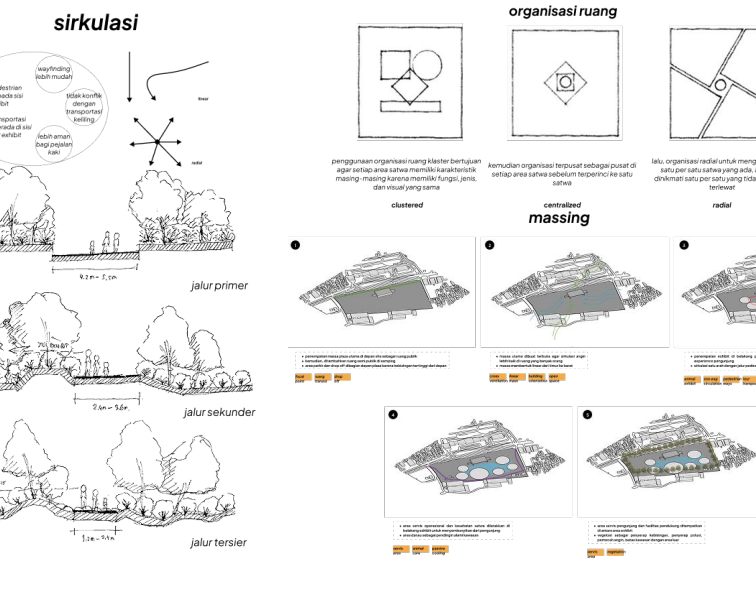

DIAGRAM ALUR

ANALISIS KAWASAN

ANALISIS SITE

KONSEP DESAIN

LANDSCAPE IMMERSION

HUBUNGAN ANTAR RUANG

KEBUTUHAN SATWA

KEBUTUHAN HABITAT SATWA

HASIL DESAIN BANGUNAN

HASIL DESAIN EXHIBIT SATWA

TAMPAK KAWASAN

MASTERPLAN

- KETERANGAN**
- | | | |
|----------------------------|------------------------------|---------------------------------|
| 1. POS SATPAM | 11. PUSAT INFORMASI | 21. EXHIBIT BERUK |
| 2. PARKIR BUS | 12. OPEN THEATER AVIARY | 22. EXHIBIT MONYET EKOR PANJANG |
| 3. PARKIR PENGELOLA | 13. EXHIBIT MERAK | 23. EXHIBIT OWA |
| 4. PLAZA UTAMA | 14. EXHIBIT KALU PHEASANT | 24. EXHIBIT SIAMANG |
| 5. PARKIR MOBIL PENGUNJUNG | 15. AVIARY | 25. EXHIBIT ORANGUTAN |
| 6. PARKIR MOTOR PENGUNJUNG | 16. SHELTER | 26. EXHIBIT IJANA |
| 7. TOILET | 17. EXHIBIT JULANG | 27. EXHIBIT KATAK PESEK |
| 8. HALTE SCOOTER | 18. EXHIBIT ELANG | 28. EXHIBIT KURA-KURA |
| 9. HALTE SHUTTLE | 19. EXHIBIT KASUAR | 29. EXHIBIT BUAYA & ULAR |
| 10. TOILET & RUANG LAKTASI | 20. OPEN THEATER REPTIL | 30. EXHIBIT BAWAK |
| 31. EXHIBIT BERANG-BERANG | 41. EXHIBIT BEARDED DRAGON | |
| 32. EXHIBIT KAPBARA | 42. FASILITAS PENDUKUNG | |
| 33. EXHIBIT HARMAMU | 43. PLAYGROUND | |
| 34. EXHIBIT BINTURONG | 44. PETTING ZOO & FOOD STALL | |
| 35. EXHIBIT MUSANG PANDAN | 45. DANAU | |
| 36. OPEN THEATER MAMMAMIA | 46. AREA KESEHATAN SATWA | |
| 37. EXHIBIT BERUANG MADU | 47. AREA SERVIS | |
| 38. EXHIBIT GALAH | | |
| 39. EXHIBIT MAMMAMIA | | |
| 40. EXHIBIT UNTA | | |