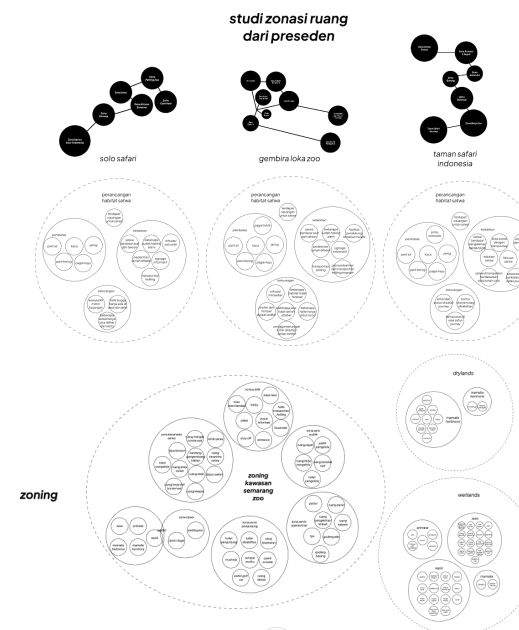

DIAGRAM ALUR

ANALISIS KAWASAN

ANALISIS SITE

KONSEP DESAIN

LANDSCAPE IMMERSION

HUBUNGAN ANTAR RUANG

KEBUTUHAN SATWA

KEBUTUHAN HABITAT SATWA

HASIL DESAIN BANGUNAN

HASIL DESAIN EXHIBIT SATWA

TAMPAK KAWASAN

MASTERPLAN

- KETERANGAN**
- | | | |
|----------------------------|------------------------------|---------------------------------|
| 1. POS SATPAM | 11. PUSAT INFORMASI | 21. EXHIBIT BERUK |
| 2. PARKIR BUS | 12. OPEN THEATER AVIARY | 22. EXHIBIT MONYET EKOR PANJANG |
| 3. PARKIR PENGELOLA | 13. EXHIBIT MERAK | 23. EXHIBIT OWA |
| 4. PLAZA UTAMA | 14. EXHIBIT KALU PHEASANT | 24. EXHIBIT SIAMANG |
| 5. PARKIR MOBIL PENGUNJUNG | 15. AVIARY | 25. EXHIBIT ORANGUTAN |
| 6. PARKIR MOTOR PENGUNJUNG | 16. SHELTER | 26. EXHIBIT IJANA |
| 7. TOILET | 17. EXHIBIT JULANG | 27. EXHIBIT KATAK PESEK |
| 8. HALTE SCOOTER | 18. EXHIBIT ELANG | 28. EXHIBIT KURA-KURA |
| 9. HALTE SHUTTLE | 19. EXHIBIT KASUAR | 29. EXHIBIT BUAYA & ULAR |
| 10. TOILET & RUANG LAKTASI | 20. OPEN THEATER REPTIL | 30. EXHIBIT BAWAK |
| 31. EXHIBIT BERANG-BERANG | 41. EXHIBIT BEARDED DRAGON | |
| 32. EXHIBIT KAPBARA | 42. FASILITAS PENDUKUNG | |
| 33. EXHIBIT HARMAMU | 43. PLAYGROUND | |
| 34. EXHIBIT BINTURONG | 44. PETTING ZOO & FOOD STALL | |
| 35. EXHIBIT MUSANG PANDAN | 45. DANAU | |
| 36. OPEN THEATER MAMMAMIA | 46. AREA KESEHATAN SATWA | |
| 37. EXHIBIT BERUANG MADU | 47. AREA SERVIS | |
| 38. EXHIBIT GALAH | | |
| 39. EXHIBIT MAMMAMIA | | |
| 40. EXHIBIT UNTA | | |