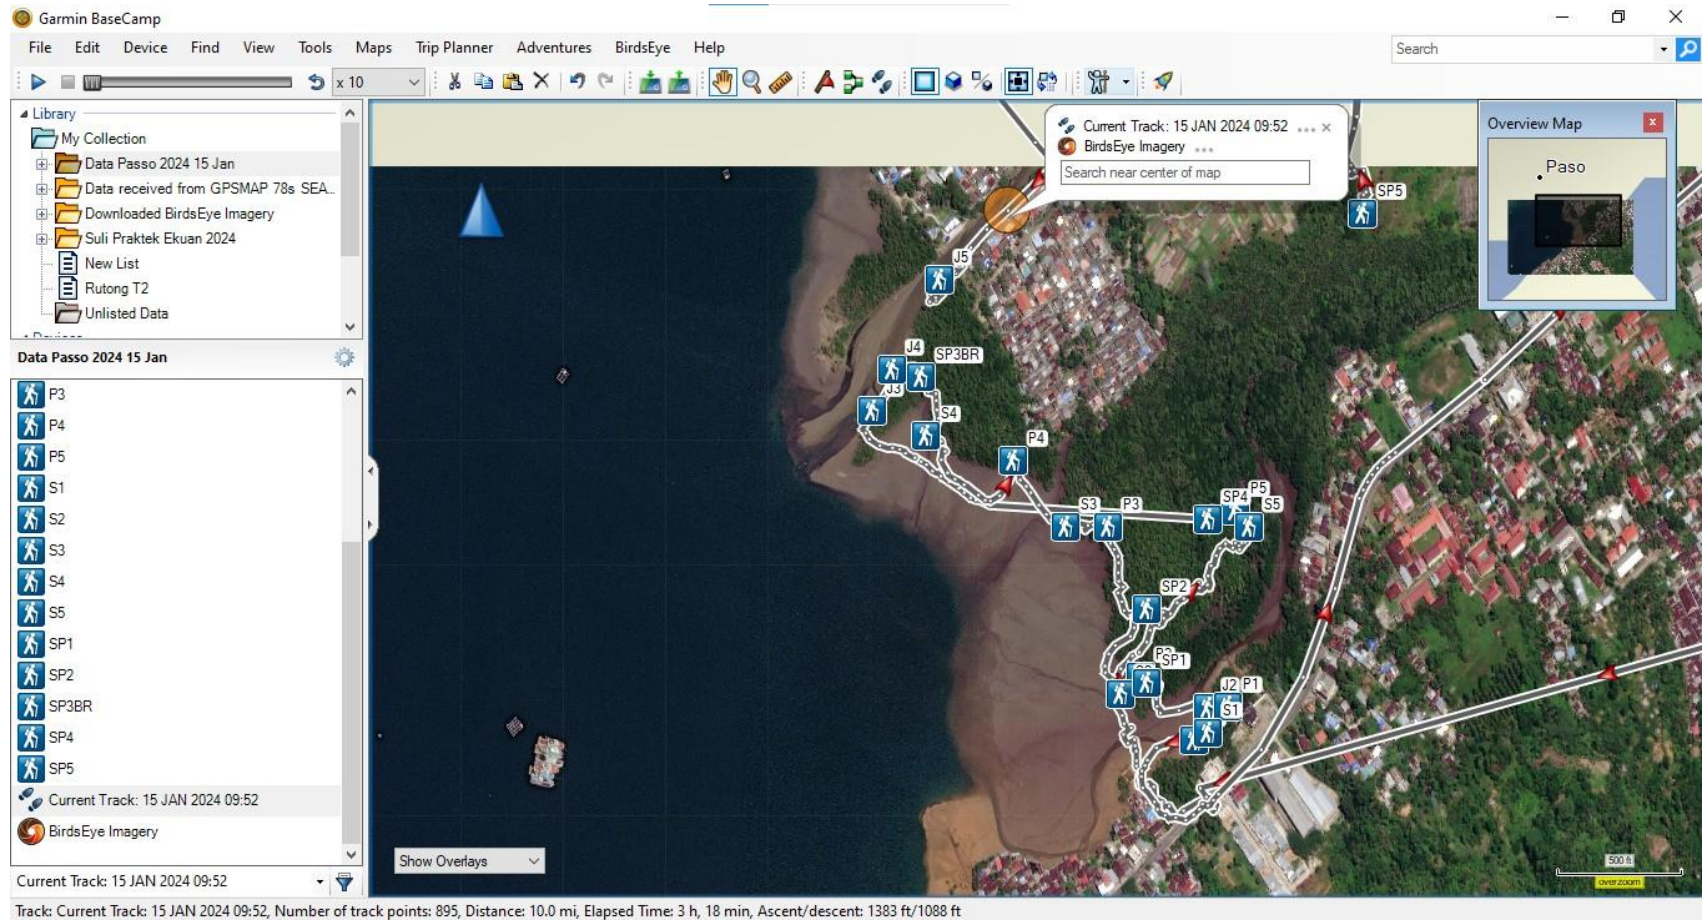

Bukti data Tracking menggunakan GPS pada saat pengambilan data Tutupan Tajuk di lapangan berdasarkan Indeks INDVI: